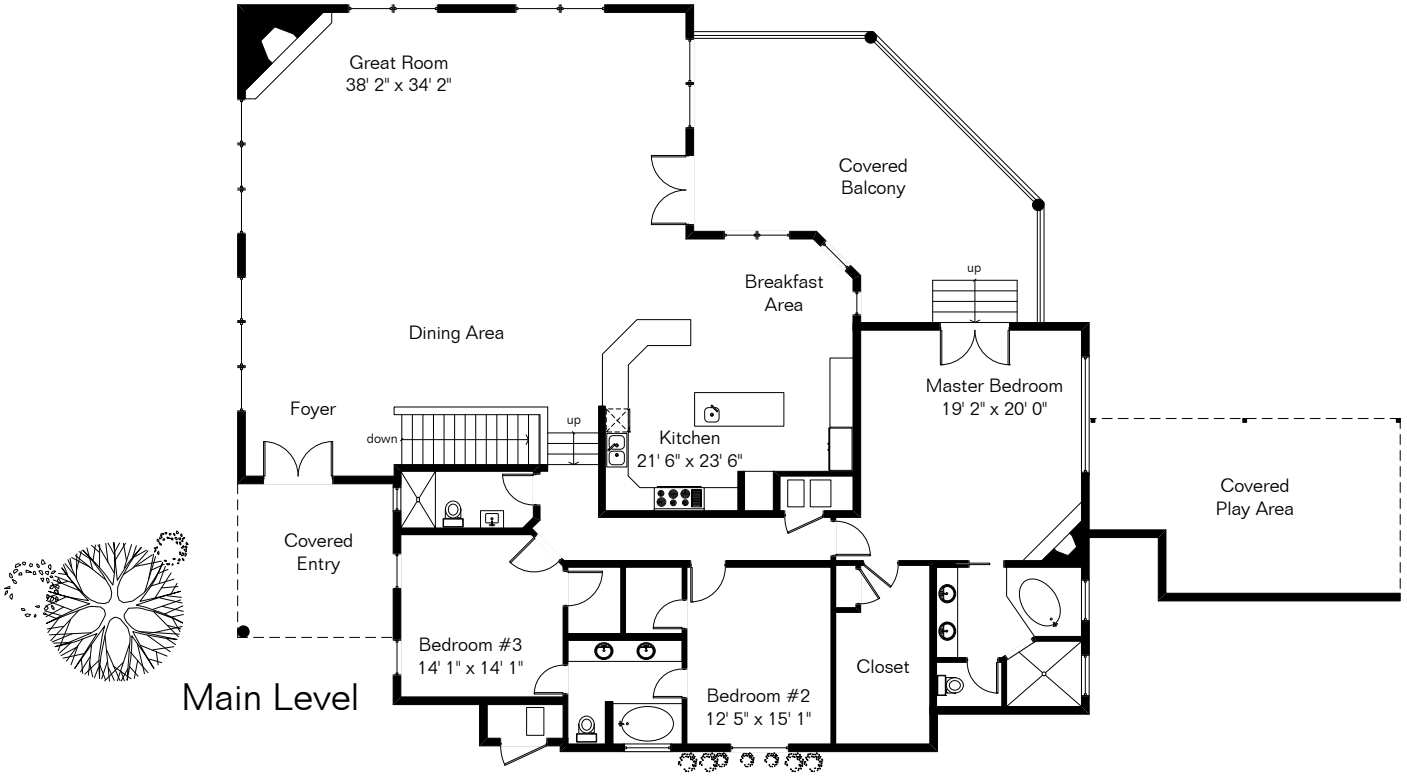

The square footages and room size information are deemed to be reliable but are not guaranteed and should be independently verified.

6320 E Valle Di Cadore

Main House 4,569 Sq Ft
 Guest House 237 Sq Ft
 Total Living Area 4,806 Sq Ft
 Garage 773 Sq Ft

Site Visit September 2017

Copyright 2017 Floor Plans First! LLC
 All Rights Reserved.

www.FloorPlansFirst.com

Toll Free (877) 887-1500
 Voice (520) 881-1500
 Fax (520) 791-7701

Floor Plans First!
 See the Floor Plan First!