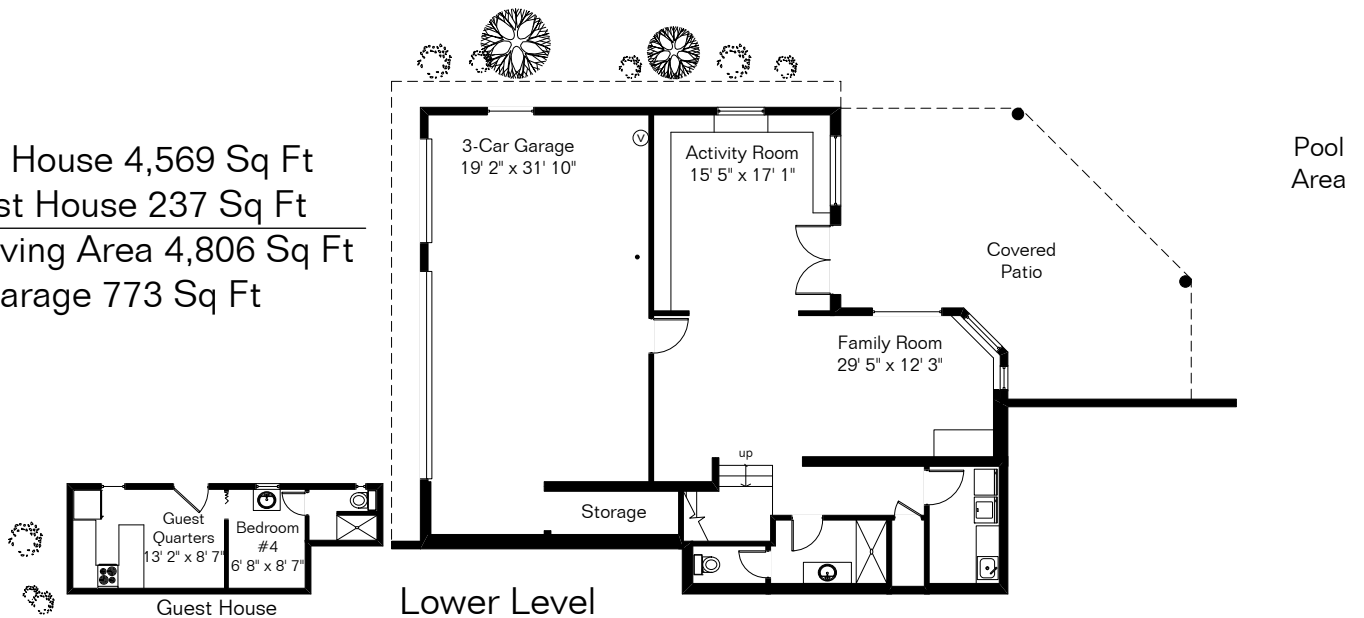

The square footages and room size information are deemed to be reliable but are not guaranteed and should be independently verified.

6320 E Valle Di Cadore

Main House 4,569 Sq Ft
 Guest House 237 Sq Ft
 Total Living Area 4,806 Sq Ft
 Garage 773 Sq Ft